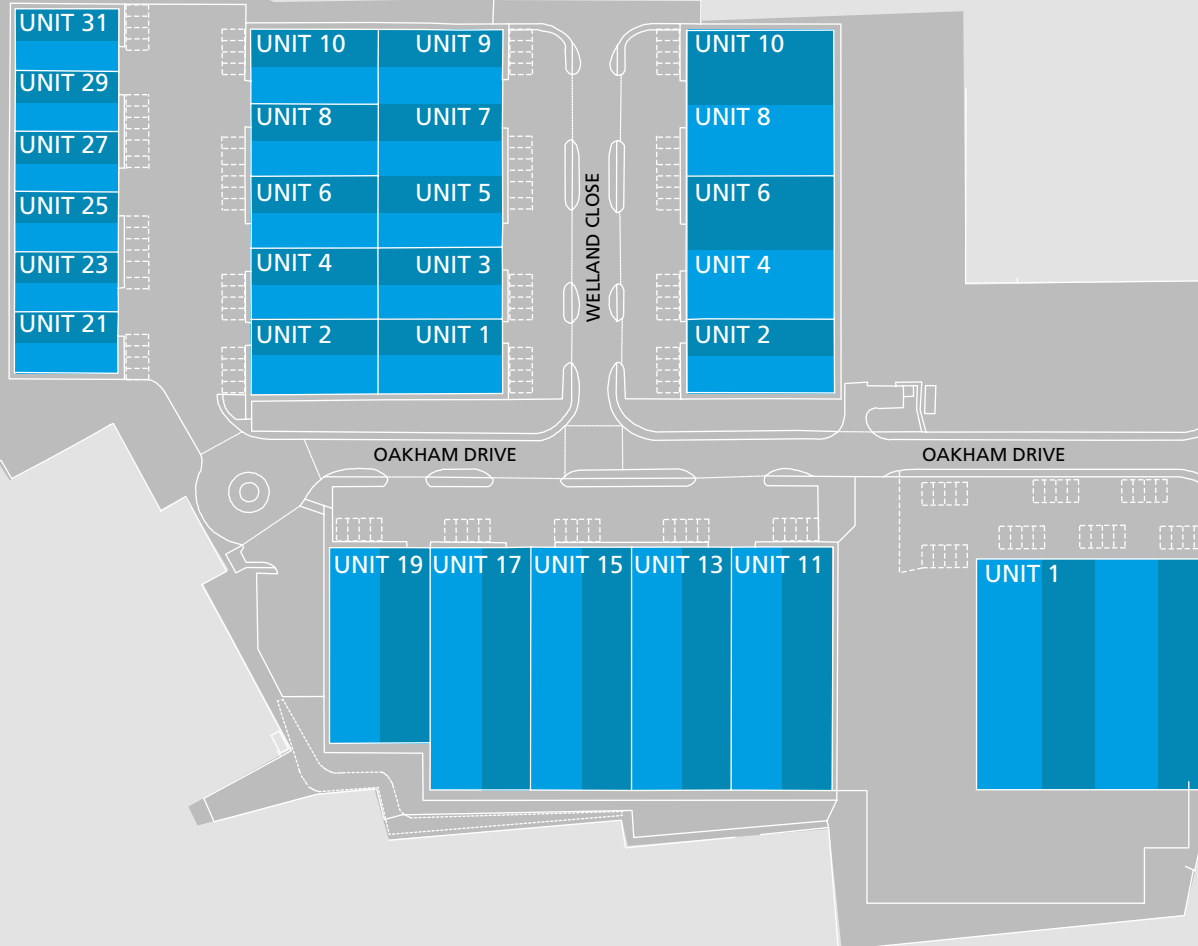

parkwood industrial & trade park

RUTLAND ROAD ■ SHEFFIELD ■ S3 9QX

CANMOOR

Modern Industrial / Trade / Warehouse Units 4,000 - 30,000 sq ft **TO LET**

- Full height roller shutter doors
- High quality open span workshops
- 6.1m Eaves height
- Excellent road access
- Office accommodation
- Three phase electricity

SHEFFIELD

parkwood industrial & trade park

RUTLAND ROAD ■ SHEFFIELD ■ S3 9QX

SHEFFIELD

Parkwood Industrial & Trade Park provides 26 units arranged in five terraces and extending to approximately 205,917 sq ft with units ranging in size between c.4,000 sq ft and c.30,000 sq ft.

Connections to all mains services

High quality open span workshop space

Full height roller shutter doors

parkwood industrial & trade park

RUTLAND ROAD ■ SHEFFIELD ■ S3 9QX

LOCATION

Parkwood Industrial & Trade Park is a multi unit Industrial Estate fronting on to Oakham Drive and Welland Close within the Neepsend area of Sheffield. The estate is accessed off the B6070 (Rutland Road) which provides direct access on the A61 (Penistone Road) the main arterial route through Sheffield, providing easy access into Sheffield City Centre and out to the M1 Motorway at Junction 36. The surrounding area is an established commercial location, home to a number of well known industrial and warehouse and trade occupiers.

COMMUNICATIONS

Sheffield City Centre	0.5 miles
J33 M1	4 miles
J34 M1	4 miles
Doncaster	22 miles
Wakefield	23 miles
Leeds	33 miles
Manchester	40 miles
Liverpool	77 miles
Birmingham	86 miles

FURTHER INFORMATION