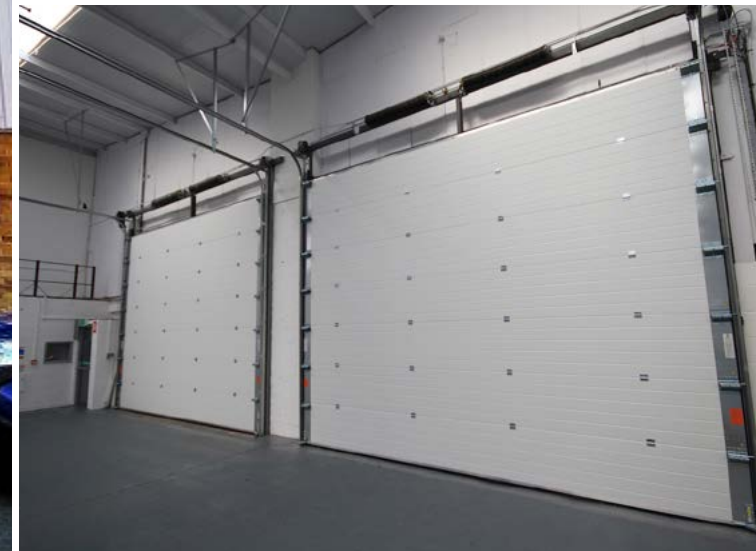

parkwood industrial & trade park

RUTLAND ROAD ■ SHEFFIELD ■ S3 9QX

CANMOOR

Modern Industrial / Trade / Warehouse Units 4,000 - 30,000 sq ft **TO LET**

- Full height roller shutter doors
- High quality open span workshops
- 6.1m Eaves height
- Excellent road access
- Office accommodation
- Three phase electricity

SHEFFIELD

parkwood industrial & trade park

RUTLAND ROAD ■ SHEFFIELD ■ S3 9QX

SHEFFIELD

Parkwood Industrial & Trade Park provides 26 units arranged in five terraces and extending to approximately 205,917 sq ft with units ranging in size between c.4,000 sq ft and c.30,000 sq ft.

AVAILABILITY

For further information on available units please contact the sole agents:

High bay lighting

Excellent road access

Three phase electricity

6.1m Minimum clear internal eaves height of

Office Accommodation